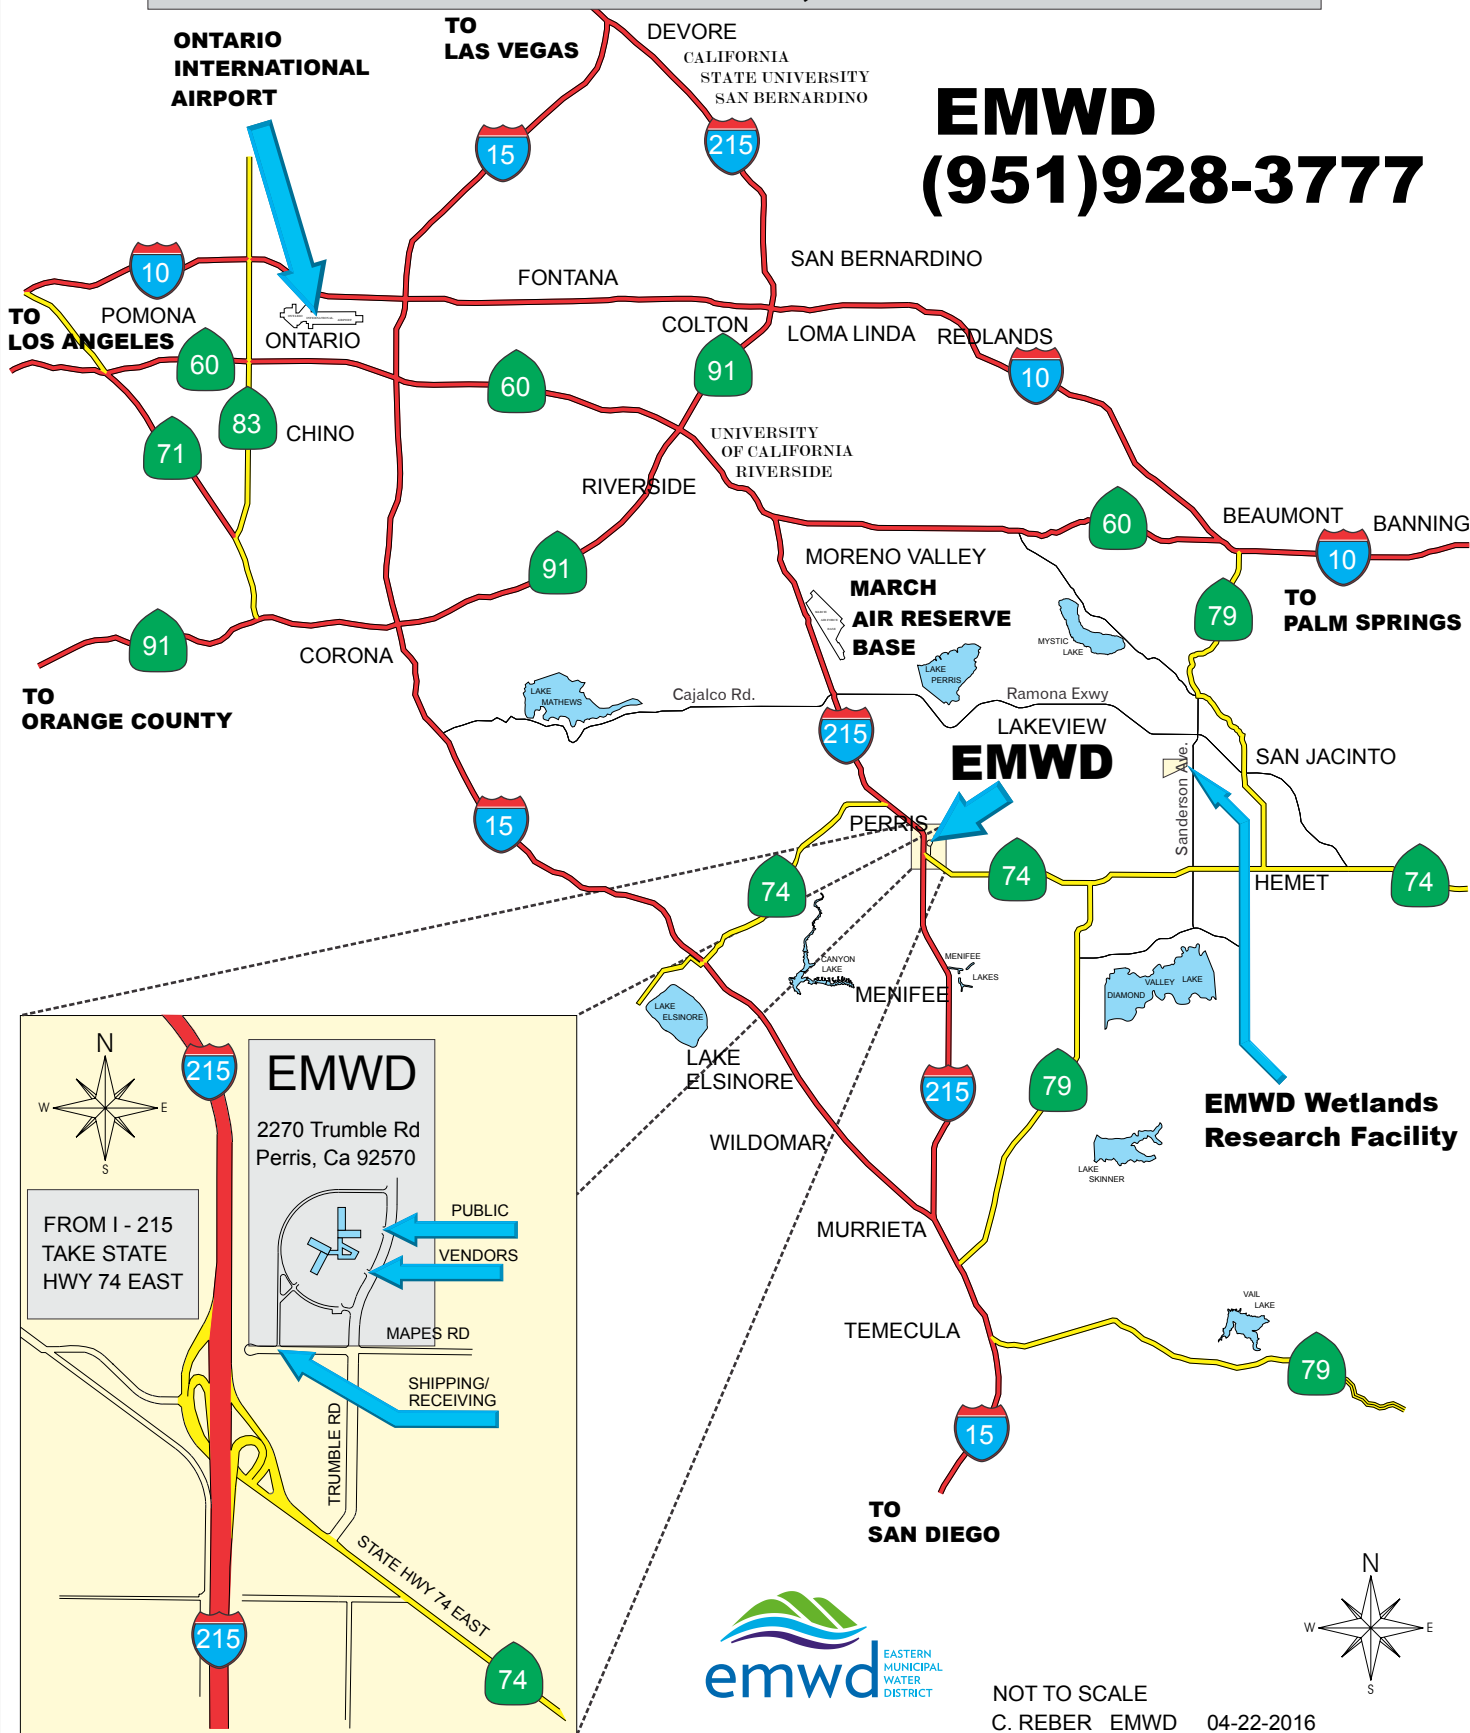

**EASTERN MUNICIPAL WATER DISTRICT
ADMINISTRATIVE, OPERATIONS AND MAINTENANCE CENTER
RIVERSIDE COUNTY, CALIFORNIA**

**EMWD
(951)928-3777**

EMWD Wetlands Research Facility

NOT TO SCALE
C. REBER EMWD 04-22-2016